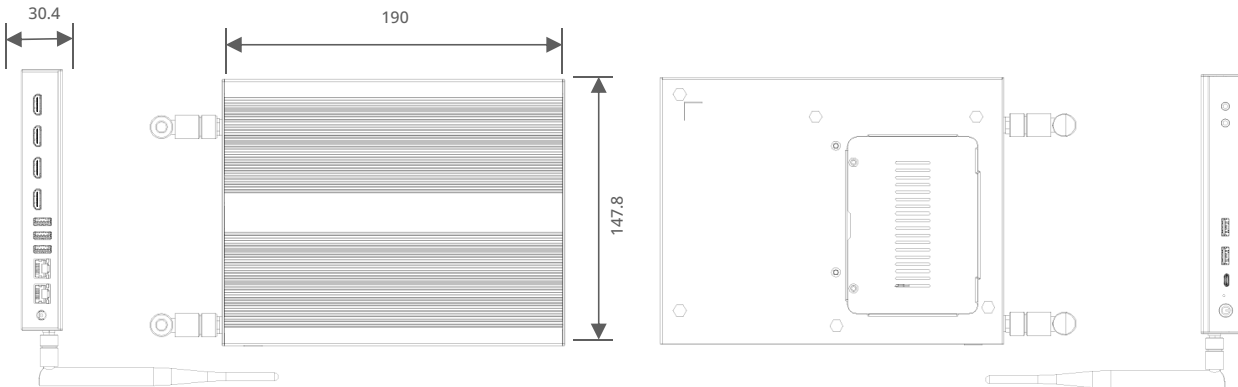

System	
Memory	Dual SoDIMM DDR4 Max. 32 GB
Storage	1* M.2 Key M 2280 Size For NVMe/SATA SSD
OS	Window11 /Windows10/ Linux
WatchDog	Support
Auto Power On	Yes
RTC	Power on at specific time everyday
Power Input	12-19v 2.5/5.5 DC-In
Dimension	190mm(L) x 148mm(W) x 30mm(H)
Operating Temp.	-5~45°C
Operating Humidity	10%~90% non-condensing
Storage Temp	-20~70°C
Operating Humidity	5%~95% non-condensing

Network	
Lan IC	2 x LAN IC
Lan Interface	10/100/1000Mbps/2.5Gbps
Lan Connector	2 x RJ45 Ports
Wireless Type	M.2 Key E 2230 Module
Wireless Interface	Mini PCIe WiFi/BT Module, Intel 3165/ Intel AX101/Intel AX210
4G/5G	Optional

I/O interface	
Serial Port	2 x RS232 COM1/2 Connector
USB	5 x USB3.0, 1 x Type-C
Button	1 x PowerButton, 1 x Clear CMOS Key
SIM CARD	1 x SIM Card Slot
AUDIO	1 x Line Out ; 1 x MIC-In
POWER	1 x 2.5/5.5 DC-IN Connector

DIMENSIONS

I/O VIEW

MODEL	DESCRIPTION
K115- I3	Intel I3-1315U /DDR4 8GB/ 128GB SSD/2* RJ45/4* HDMI-Out/Intel 3165 WiFi/ 5* USB3.0/ Type-C / TPM2.0
K115- I5	Intel I5-1335U /DDR4 8GB/ 128GB SSD/2* RJ45/4* HDMI-Out/Intel 3165 WiFi/ 5* USB3.0/ Type-C / TPM2.0
K115- I7	Intel I7-1355U /DDR4 16GB/ 256GB SSD/2* RJ45/4* HDMI-Out/Intel AX210 WiFi/ 5* USB3.0/ Type-C/ TPM2.0