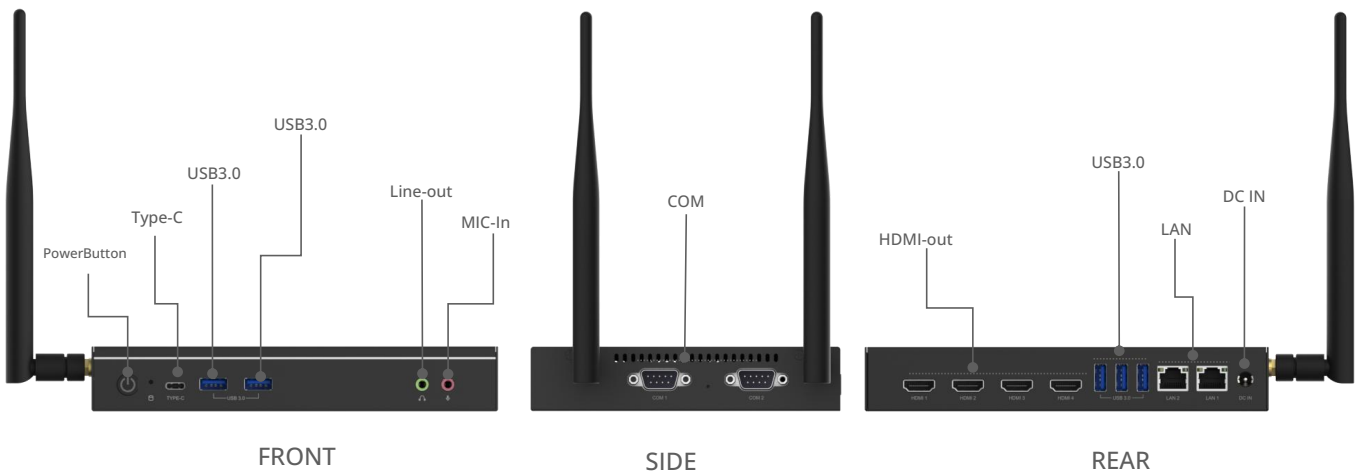

I/O VIEW

MODEL	DESCRIPTION
K115- I3	Intel I3-1315U /DDR4 8GB/ 128GB SSD/2* RJ45/4* HDMI-Out/Intel 3165 WiFi/ 5* USB3.0/ Type-C / TPM2.0
K115- I5	Intel I5-1335U /DDR4 8GB/ 128GB SSD/2* RJ45/4* HDMI-Out/Intel 3165 WiFi/ 5* USB3.0/ Type-C / TPM2.0
K115- I7	Intel I7-1355U /DDR4 16GB/ 256GB SSD/2* RJ45/4* HDMI-Out/Intel AX210 WiFi/ 5* USB3.0/ Type-C/ TPM2.0

SPECIES	PACKAGE LIST
Adapter	Power Adapter
Antenna	x 2
User Manual	x 1 (English)

RoHS