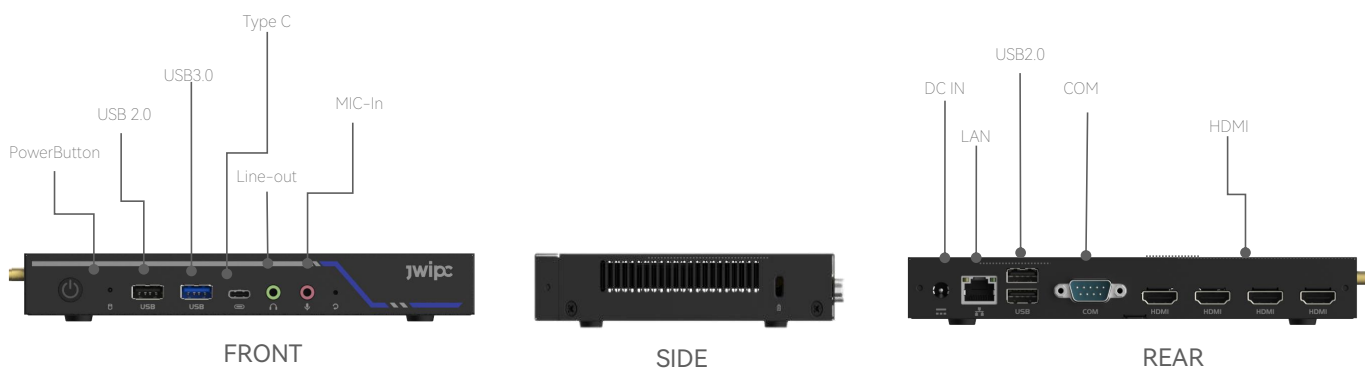

I/O VIEW

MODEL	DESCRIPTION
K205 -A	AMD 7535U /DDR5 8GB/ 128GB SSD/1* RJ45/4* HDMI-Out/ AW- XB547NF WiFi/ 4* USB/ Type-C/ TPM2.0
K205 -B	AMD 7535U /DDR5 16 GB/ 256 GB SSD/1* RJ45/4* HDMI-Out/ AW- XB547NF WiFi/ 4* USB/ Type-C/ TPM2.0

SPECIES	PACKAGE LIST
Adapter	Power Adapter 19V - 3.42A 65W Adapter
Antenna	x 2
User Manual	x 1 (English)

RoHS