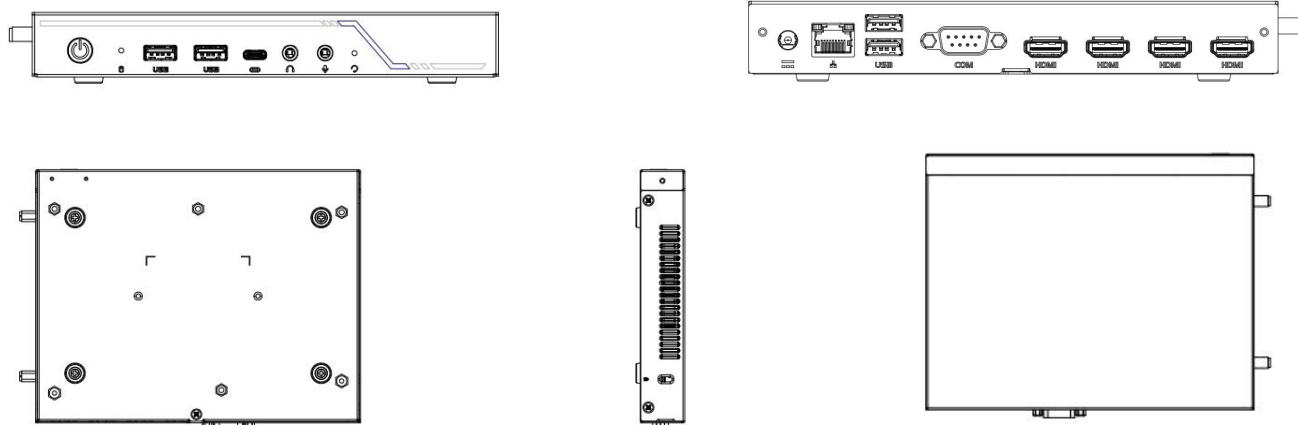

Network	
<b>Lan IC</b>	1 x LAN IC RTL8111H
<b>Lan Interface</b>	10/100/1000Mbps
<b>Lan Connector</b>	1 x RJ45 Port
<b>Wireless Type</b>	M.2 Key E 2230 Module
<b>Wireless Interface</b>	AW-XB547NF /BT5.2
<b>4G/5G</b>	1 x M.2 KeyB 3042 Connector for 4G Module

I/O interface	
<b>Serial Port</b>	1 x RS232 COM Port
<b>USB</b>	1 x USB3.2 Gen 2, 1 x Type-C (USB3.2 Gen1) 3 x USB 2.0 Type-A
<b>Button</b>	1 x PowerButton with power led 1 x Restart Button
<b>AUDIO</b>	1 x 3.5mm Line out, 1 x 3.5mm MIC-In
<b>POWER</b>	19v- 3.42A

## DIMENSIONS