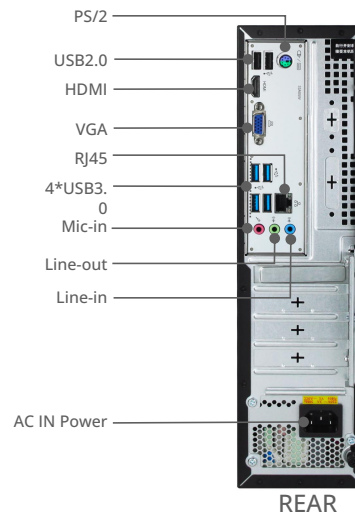

Network

Lan IC	RTL8111H
Lan Interface	10/100/1000Mbps
Lan Connector	1 x RJ45 Ports
Wireless Type	M.2 Key E 2230 Module
Wireless Interface	WiFi6E/BT5.1 Module

I/O interface

Serial Port	N/A
USB	Front: 2 x USB2.0, 2 x USB3.2 Gen1 Rear: 2 x USB2.0, 4 x USB3.2 Gen1
Button	1 x PowerButton
AUDIO	Front: 1 x Mic in, 1 x Line out Rear: 1 x Line out, 1 x Line in, 1 x Mic in
Expansion	1 x PCI Express4.0 x16 slot 1 x PCI Express3.0 x1 slot
POWER	1 x 220V ATX Connector

DIMENSIONS

I/O VIEW

MODEL	DESCRIPTION
NS08R-A	Intel I3-13100 /DDR5 8GB/ 128GB SSD/1* RJ45/1* HDMI+1* VGA/ 6* USB3.0/ 200W
NS08R-B	Intel I5-13400 /DDR5 16GB/ 256GB SSD/ 1T HDD/1* RJ45/1* HDMI+1* VGA/Intel AX101 WiFi/ 6* USB3.0/ 350W
NS08R-C	Intel I7-13700 /DDR5 32GB/ 512GB SSD/ 1T HDD/1* RJ45/GT730/Intel AX101 WiFi/ 6* USB3.0/ 350W
NS08R-D	Intel G6900 /DDR5 8GB/ 1T SSD/ 1T HDD/1* RJ45/1* HDMI+1* VGA/Intel AX101 WiFi/ 6* USB3.0/ 200W