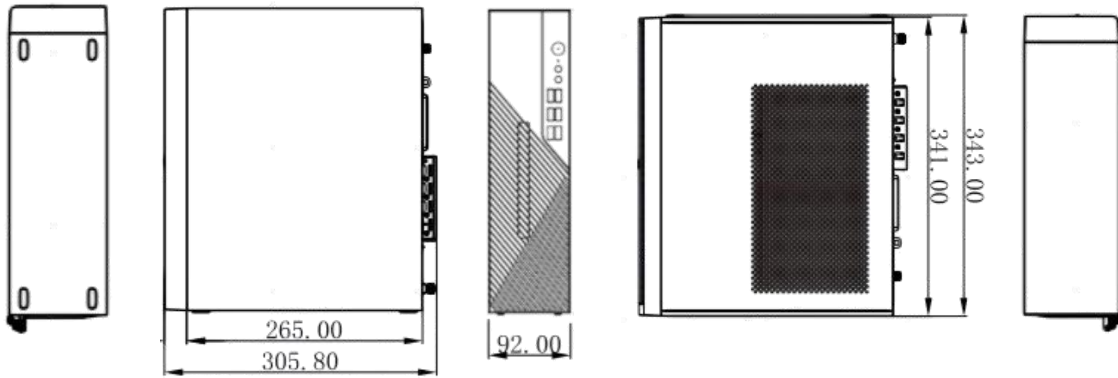

Display

Graphic card	Intel® UHD Graphics
Multi displays	Support 2 displays
Interface	1 x HDMI1.4 1 x VGA

System

Memory	Dual DIMM DDR5 Max. 64 GB
Storage	2 x M.2 Key M 2280/2242 Size For NVMe GEN4 X4 SSD 4 x SATA Gen3 Port
OS	Windows11
BIOS	AMI
WatchDog	Support
Auto Power On	Yes
Power Input	220V AC IN, 200W/350W
Dimension	290mm(L) x 92mm(W) x 341mm(H)
Operating Temp.	-5~45°C
Operating Humidity	10%~90% non-condensing
Storage Temp	-20~70°C
Operating Humidity	5%~95% non-condensing

Network

Lan IC	RTL8111H
Lan Interface	10/100/1000Mbps
Lan Connector	1 x RJ45 Ports
Wireless Type	M.2 Key E 2230 Module
Wireless Interface	WiFi6E/BT5.1 Module

I/O interface

Serial Port	N/A
USB	Front: 2 x USB2.0, 2 x USB3.2 Gen1 Rear: 2 x USB2.0, 4 x USB3.2 Gen1
Button	1 x PowerButton
AUDIO	Front: 1 x Mic in, 1 x Line out Rear: 1 x Line out, 1 x Line in, 1 x Mic in
Expansion	1 x PCI Express4.0 x16 slot 1 x PCI Express3.0 x1 slot
POWER	1 x 220V ATX Connector

DIMENSIONS

I/O VIEW

MODEL	DESCRIPTION
NS08R-A	Intel I3-13100 /DDR5 8GB/ 128GB SSD/1* RJ45/1* HDMI+1* VGA/ 6* USB3.0/ 200W
NS08R-B	Intel I5-13400 /DDR5 16GB/ 256GB SSD/ 1T HDD/1* RJ45/1* HDMI+1* VGA/Intel AX101 WiFi/ 6* USB3.0/ 350W
NS08R-C	Intel I7-13700 /DDR5 32GB/ 512GB SSD/ 1T HDD/1* RJ45/GT730/Intel AX101 WiFi/ 6* USB3.0/ 350W
NS08R-D	Intel G6900 /DDR5 8GB/ 1T SSD/ 1T HDD/1* RJ45/1* HDMI+1* VGA/Intel AX101 WiFi/ 6* USB3.0/ 200W