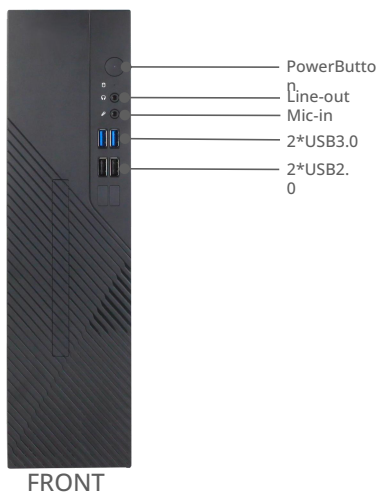

Network

Lan IC	RTL8111H
Lan Interface	10/100/1000Mbps
Lan Connector	1 x RJ45 Ports
Wireless Type	M.2 Key E 2230 Module
Wireless Interface	WiFi6E/BT5.1 Module

I/O interface

Serial Port	N/A
USB	Front: 2 x USB2.0, 2 x USB3.2 Gen1 Rear: 2 x USB2.0, 4 x USB3.2 Gen1
Button	1 x PowerButton
AUDIO	Front: 1 x Mic in, 1 x Line out Rear: 1 x Line out, 1 x Line in, 1 x Mic in
Expansion	1 x PCI Express4.0 x16 slot 1 x PCI Express3.0 x1 slot
POWER	1 x 220V ATX Connector

DIMENSIONS

I/O VIEW

MODEL	DESCRIPTION
NS08R-A	Intel I3-13100 /DDR5 8GB/ 128GB SSD/1* RJ45/1* HDMI+1* VGA/ 6* USB3.0/ 200W
NS08R-B	Intel I5-13400 /DDR5 16GB/ 256GB SSD/ 1T HDD/1* RJ45/1* HDMI+1* VGA/Intel AX101 WiFi/ 6* USB3.0/ 350W
NS08R-C	Intel I7-13700 /DDR5 32GB/ 512GB SSD/ 1T HDD/1* RJ45/GT730/Intel AX101 WiFi/ 6* USB3.0/ 350W
NS08R-D	Intel G6900 /DDR5 8GB/ 1T SSD/ 1T HDD/1* RJ45/1* HDMI+1* VGA/Intel AX101 WiFi/ 6* USB3.0/ 200W